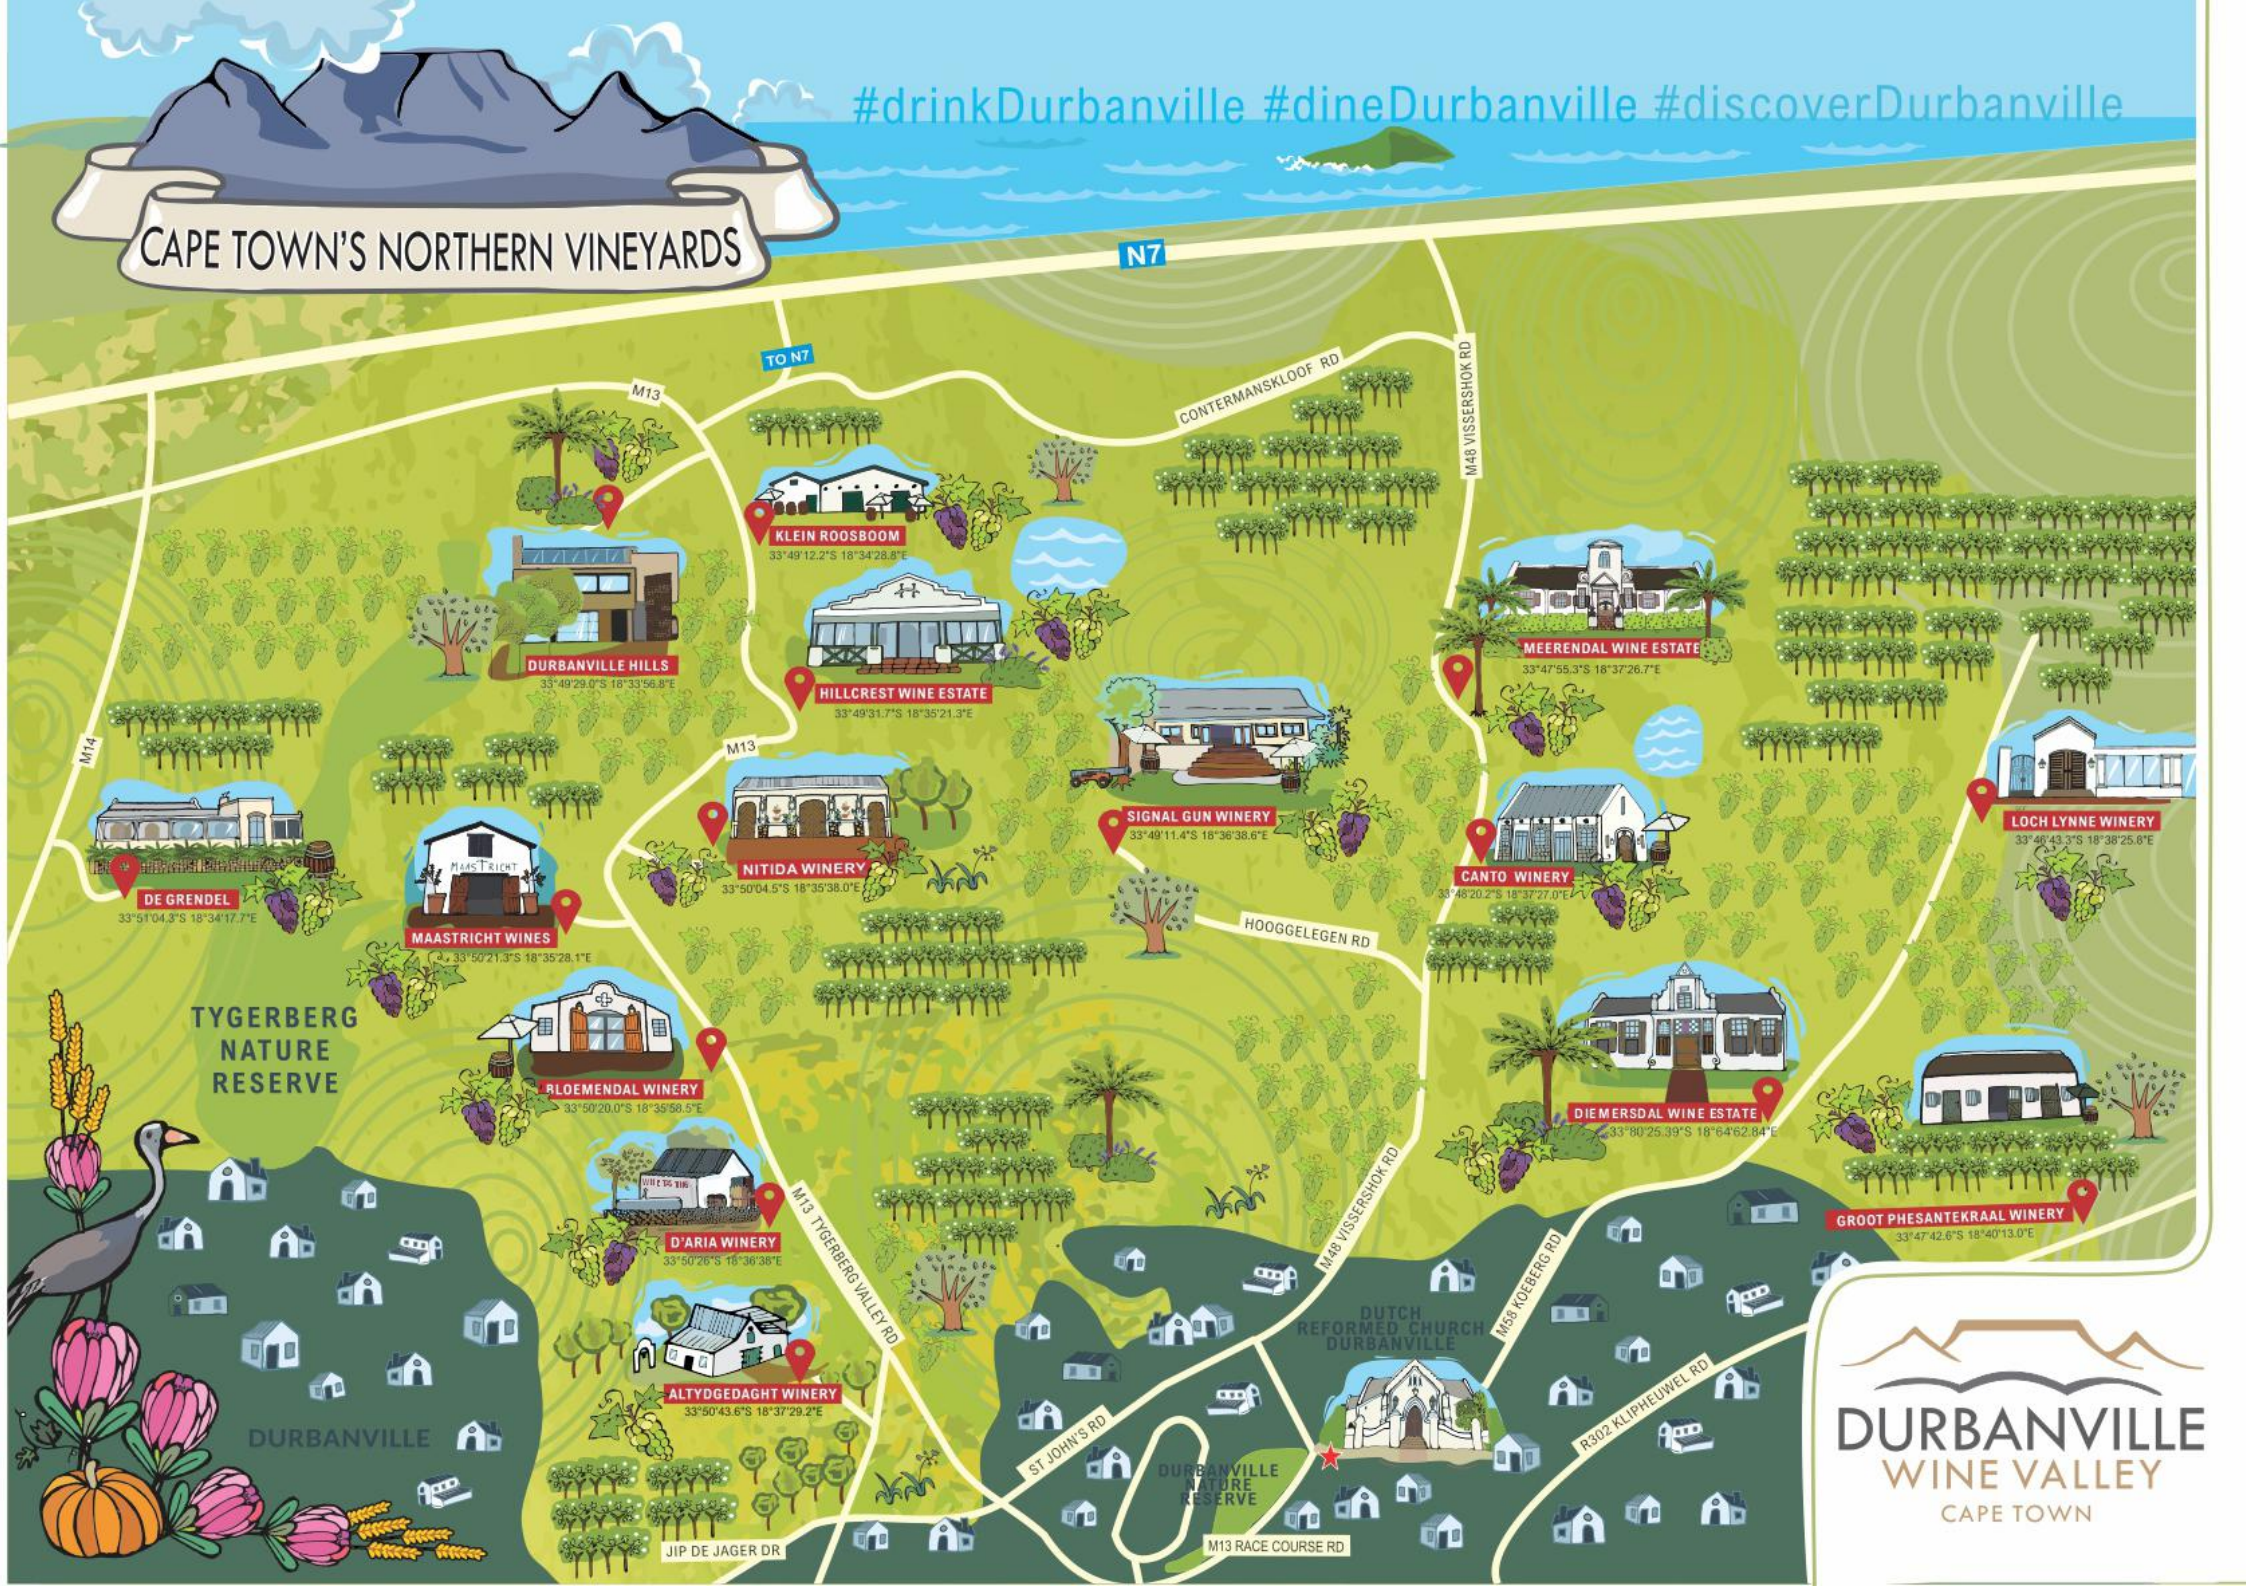

#drinkDurbanville #dineDurbanville #discoverDurbanville

CAPE TOWN'S NORTHERN VINEYARDS

DURBANVILLE HILLS
33°49'29.0"S 18°33'56.8"E

KLEIN ROOSBOOM
33°49'12.2"S 18°34'28.8"E

HILLCREST WINE ESTATE
33°49'31.7"S 18°35'21.3"E

CANTO WINERY
33°48'20.2"S 18°37'27.0"E

LOCH LYNNE WINERY
33°48'43.3"S 18°38'25.8"E

TYGERBERG NATURE RESERVE

RLOEMENDAL WINERY
33°50'20.0"S 18°35'58.5"E

DIEMERSDAL WINE ESTATE
33°50'25.39"S 18°34'62.84"E

GROOT PHESENTEKRAAL WINERY
33°47'42.6"S 18°40'13.0"E

D'ARIA WINERY
33°50'26"S 18°36'38"E

ALTYDGEDAGHT WINERY
33°50'43.6"S 18°37'29.2"E

DURBANVILLE

DUTCH REFORMED CHURCH DURBANVILLE

DURBANVILLE NATURE RESERVE

DURBANVILLE WINE VALLEY
CAPE TOWN

JIP DE JAGER DR

ST JOHN'S RD

DEGREDEL

DIEMERSDAL

DURBANVILLE HILLS

GROOT PHEANTEKRAAL

HILLCREST

KLEIN ROOSBOOM

LOCH LYNNE

MAASTRICHT