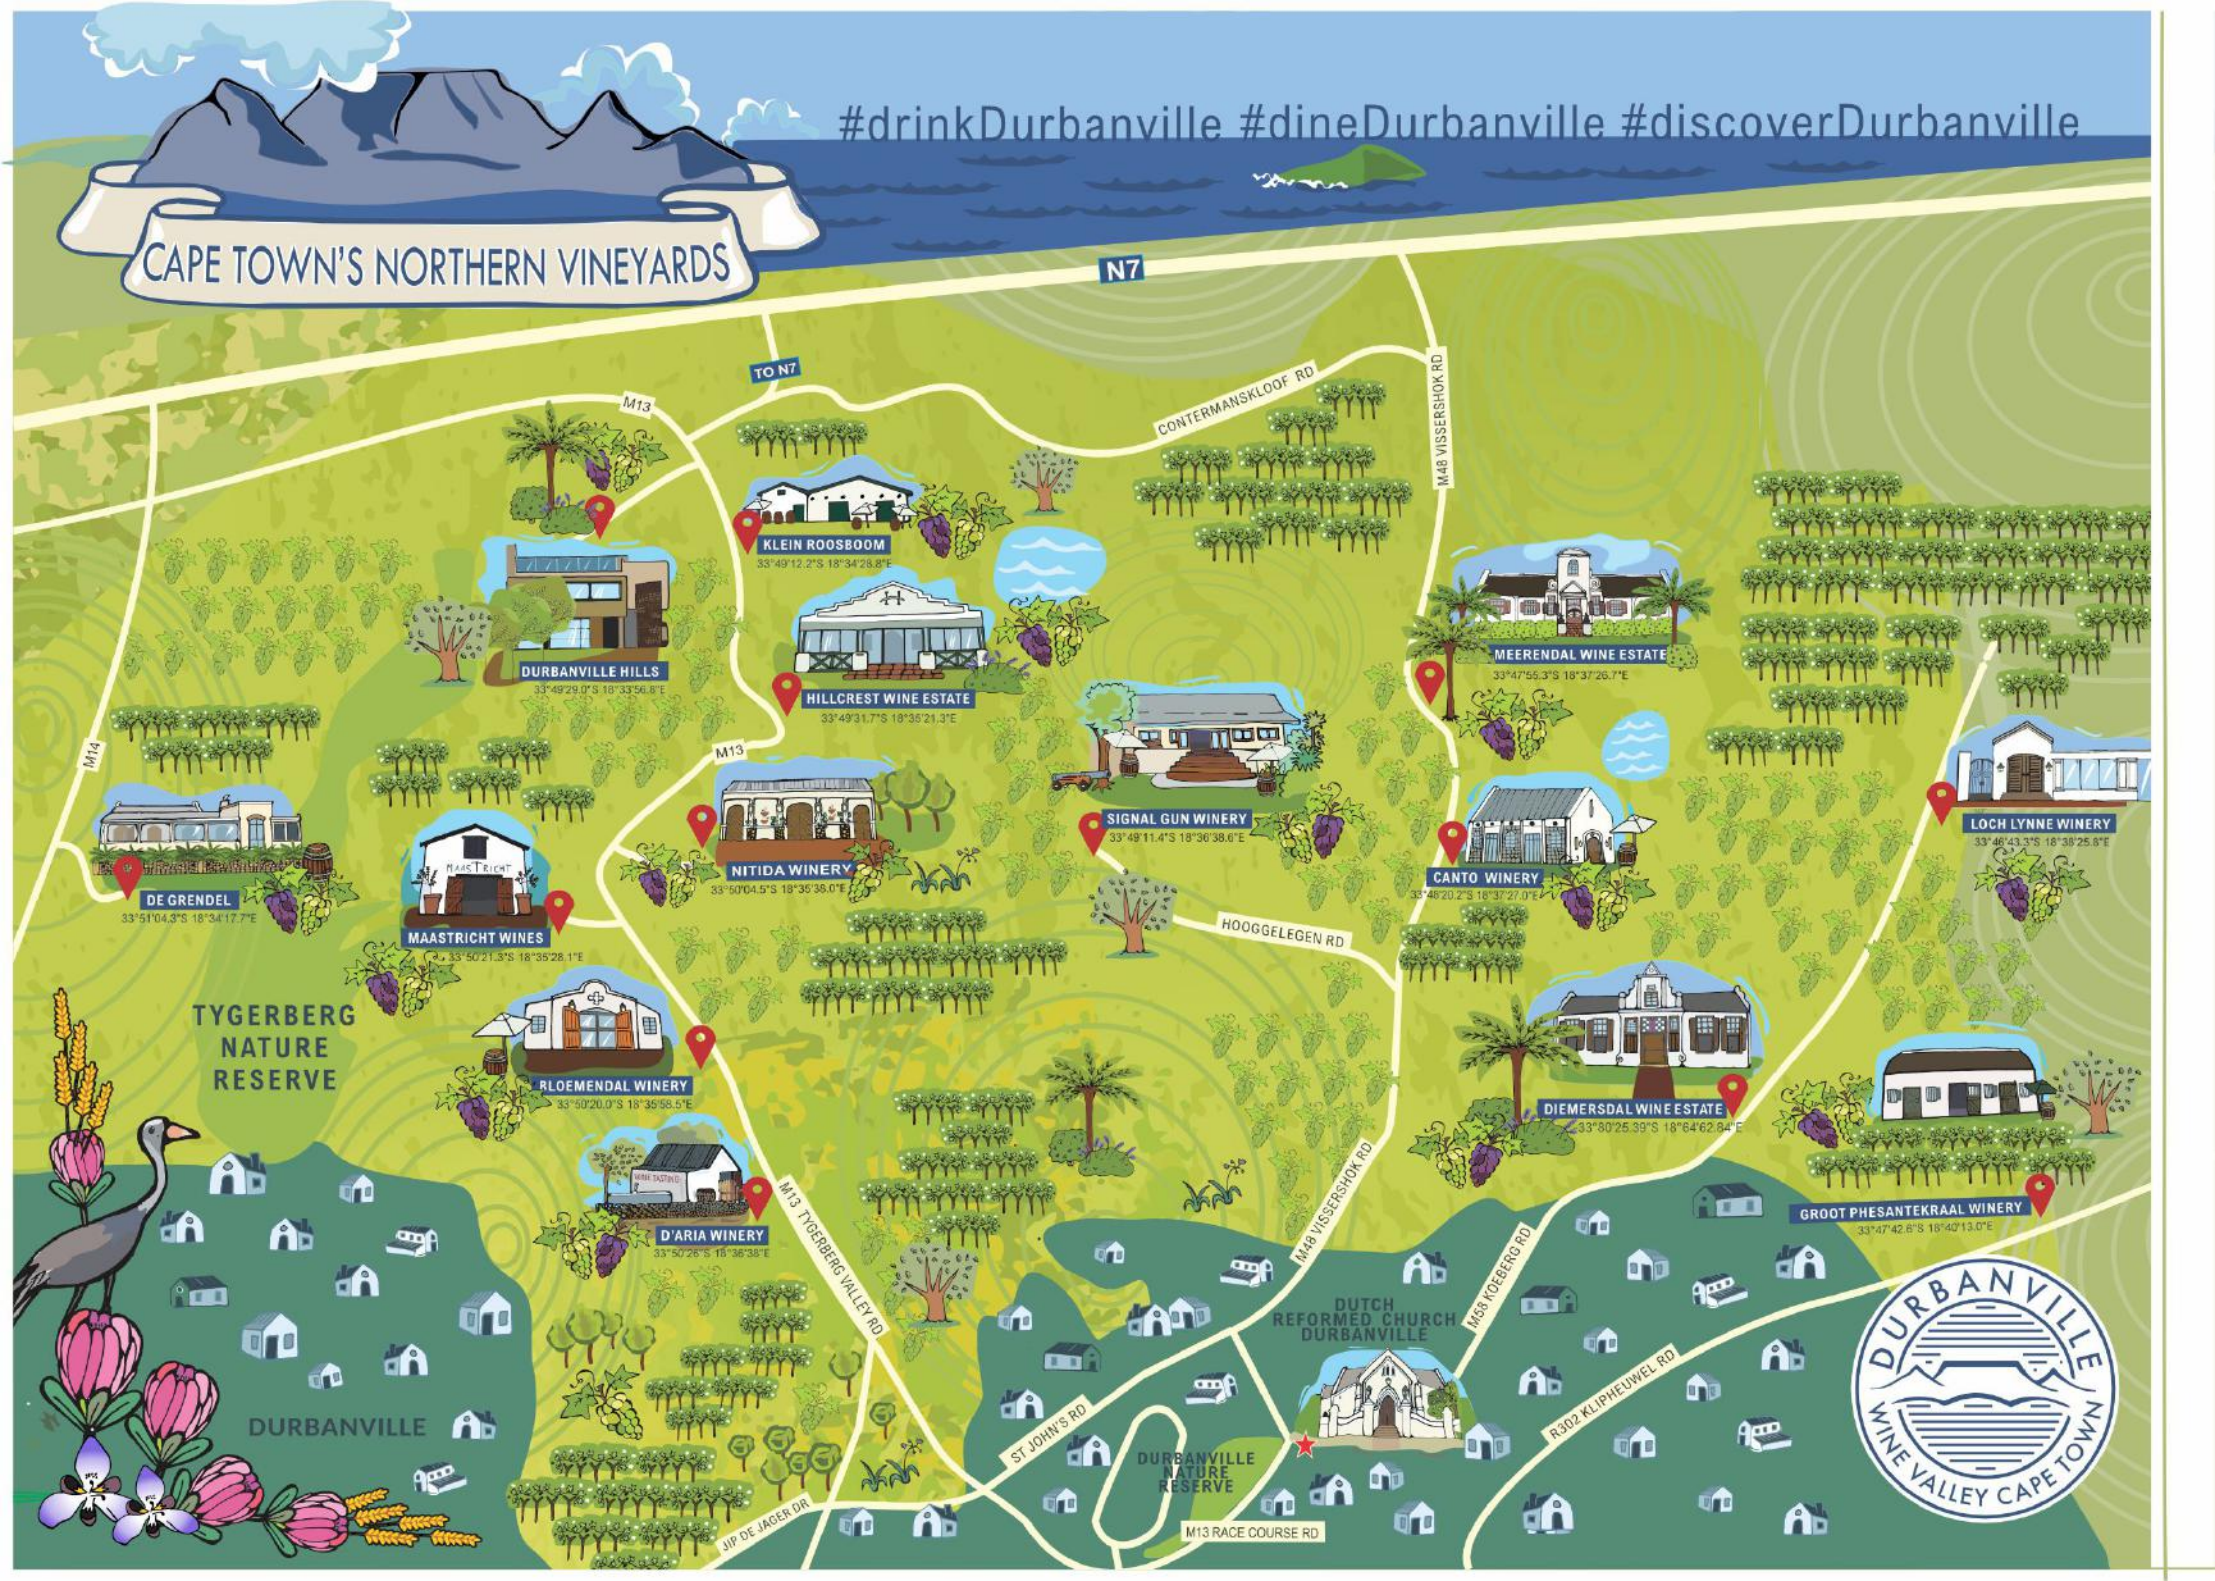

#drinkDurbanville #dineDurbanville #discoverDurbanville

CAPE TOWN'S NORTHERN VINEYARDS

KLEIN ROOSBOOM
33°49'12.2"S 18°34'26.8"E

LOCH LYNNE WINERY
33°46'43.3"S 18°38'25.8"E

DE GRENDDEL
33°51'04.3"S 18°34'17.7"E

MAASTRICHT WINES
33°50'21.3"S 18°35'28.1"E

NITIDA WINERY
33°50'04.5"S 18°36'36.0"E

SIGNAL GUN WINERY
33°49'11.4"S 18°36'38.6"E

CANTO WINERY
33°48'20.2"S 18°37'27.0"E

TYGERBERG NATURE RESERVE

GROOT PHESENTKRAAL WINERY
33°47'42.8"S 18°40'13.0"E

D'ARIA WINERY
33°50'26.5"S 18°36'38"E

DUTCH REFORMED CHURCH DURBANVILLE

DURBANVILLE NATURE RESERVE